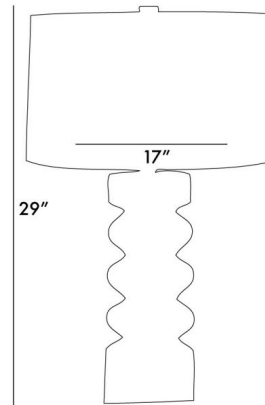

Description

Wheaton Table Lamp features a porcelain cylinder shape finished in White or Gunmetal Crackle and topped with a White linen shade. One 150 watt, 120 volt A19 3-way Medium base incandescent bulb is required, but not included. 17 inch width x 29 inch height.

Shown in white crackle / white linen

Specifications

COLOR White Linen
BODY FINISH White Crackle
WATTAGE 150W
DIMMER Included
DIMENSIONS 17"W x 29"H
BULB NOT INCLUDED 1 x A19 3-Way/Medium (E26)/150W/120V Incandescent