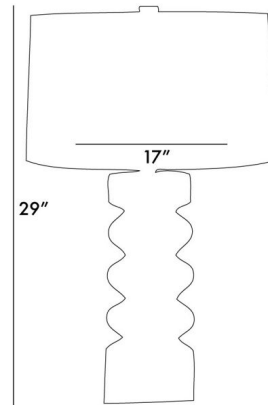

Description

Wheaton Table Lamp features a porcelain cylinder shape finished in White or Gunmetal Crackle and topped with a White linen shade. One 150 watt, 120 volt A19 3-way Medium base incandescent bulb is required, but not included. 17 inch width x 29 inch height.

Shown in white crackle / white linen

Specifications

COLOR White Linen
BODY FINISH White Crackle
WATTAGE 150W
DIMMER Included
DIMENSIONS 17"W x 29"H
BULB NOT INCLUDED 1 x A19 3-Way/Medium (E26)/150W/120V Incandescent