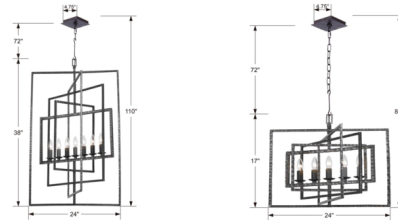

### Description

The Capri Chandelier features hammered steel in unique square or rectangular design in a Raw Steel or Antique Gold finish. Available in two sizes. Includes 72 inches of chain. UL listed.

### Specifications

COLOR . . . . . N/A  
BODY FINISH . . . . . Raw Steel  
WATTAGE . . . . . 35W  
DIMMER . . . . . Standard 120V  
DIMENSIONS . . . . . 24"W x 38"H x 21.75"D  
BULB NOT INCLUDED . . . . . 7 x B11/Candelabra (E12)/5W/120V LED  
OTHER BULB OPTIONS . . . . . 7 x B10/Candelabra (E12)/60W/120V Incandescent  
COUNTRY OF ORIGIN . . . . . China

### Technical Information

PRODUCT DIMENSIONS . . . . . Max Overall Height: 110"

CLICK TO VIEW PRODUCT

Notes: