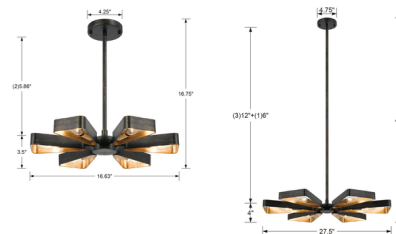

Description

Luna Chandelier features a steel construction in English Bronze/Antique Gold finish. Available in two sizes. Small includes two 6 inch down rods. Large includes three 12 inch and one 6 inch down rods. Can be hung vertically or horizontally. UL listed.

Shown in english bronze / antique gold

Specifications

COLOR	N/A
BODY FINISH	English Bronze / Antique Gold
WATTAGE	30W
DIMMER	Standard 120V
DIMENSIONS	27\"/>
BULB NOT INCLUDED	6 x B11/Candelabra (E12)/5W/120V LED
OTHER BULB OPTIONS	6 x B10/Candelabra (E12)/60W/120V Incandescent
COUNTRY OF ORIGIN	China

Technical Information

PRODUCT DIMENSIONS Included Downrods: (3) 12\"/>

CLICK TO VIEW PRODUCT

Notes: