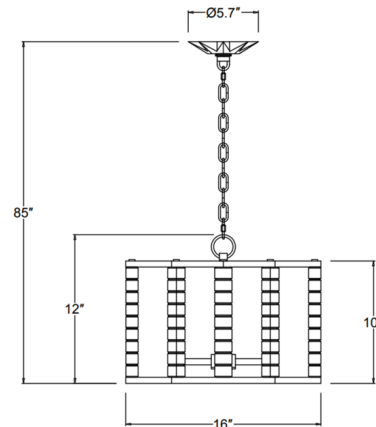

Specifications

COLOR Crystal
BODY FINISH Polished Nickel
WATTAGE 240W
DIMMER Standard 120V
DIMENSIONS 16"W x 12"H
BULB NOT INCLUDED 4 x B10/Candelabra (E12)/60W/120V Incandescent
OTHER BULB OPTIONS 4 x B10/Candelabra (E12)/120V LED
COUNTRY OF ORIGIN China

Technical Information

PRODUCT DIMENSIONS Maximum Overall Height: 85"

Shown in polished nickel / crystal

CLICK TO VIEW PRODUCT

Notes: