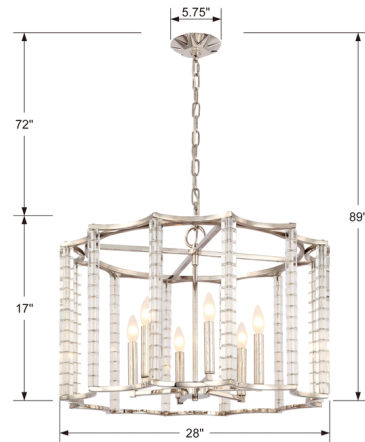

Lightology

lightology.com
866-954-4489
04-18-26

Project: _____

Company: _____

Location: _____ Fixture Type: _____

SPEC #: **CRY334037**

Approved On: _____ Approved By: _____

Carson Convertible Chandelier By Crystorama

Description

The Carson Convertible Chandelier features a Polished Nickel finish. Available in two sizes. Small: Four 60 watt, 120 volt B10 candelabra base bulbs required, but not included. 16 inch width x 12 inch height x 84 inch maximum length. Large: Six 60 watt, 120 volt B10 candelabra base bulbs required, but not included. 28 inch width x 17 inch height x 89 inch maximum length. May be installed with included chain as a pendant or mounted to ceiling as a semi flush mount. UL listed.

Specifications

COLOR	Crystal
BODY FINISH	Polished Nickel
WATTAGE	30W
DIMMER	Standard 120V
DIMENSIONS	28"W x 17"H
BULB NOT INCLUDED	6 x B10/Candelabra (E12)/5W/120V LED
OTHER BULB OPTIONS	6 x B10/Candelabra (E12)/60W/120V Incandescent
COUNTRY OF ORIGIN	China

Technical Information

PRODUCT DIMENSIONS	Chain Length: 72"
--------------------	-------------------

Shown in polished nickel / crystal

CLICK TO VIEW PRODUCT

Notes: