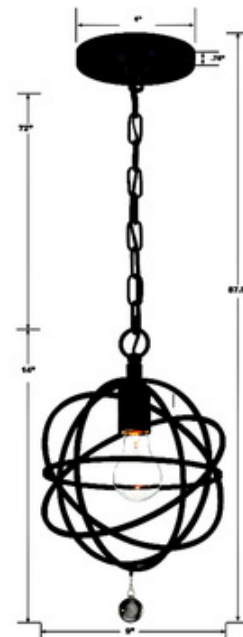

**BRAND**

Crystorama

**DESCRIPTION**

The Solaris Pendant seems to float in your room. The thin arms seem to rotate around one another like the orbit of space. A Clear glass drop completes the look. Canopy: 6 inch diameter.

*Shown in: English Bronze*

|                          |   |
|--------------------------|---|
| <b>SHADE COLOR</b>       | N/A   |
| <b>BODY FINISH</b>       | English Bronze  |
| <b>WATTAGE</b>           | 100W  |
| <b>DIMMER</b>            | Standard 120V   |
| <b>DIMENSIONS</b>        | 9"W x 14"H  |
| <b>BULB NOT INCLUDED</b> |   |
| <b>LAMP</b>              | 1 x Edison/Medium (E26)/100W/120V Incandescent<br>1 x A19/Medium (E26)/120V Incandescent<br>1 x A19/Medium (E26)/120V LED<br>1 x Edison/Medium (E26)/120V LED |

*Technical Information*

**PRODUCT DIMENSIONS** Adjustable Chain Length: 72"

**SPEC #** CRY334038

COMPANY

PROJECT

FIXTURE TYPE

APPROVED BY

DATE