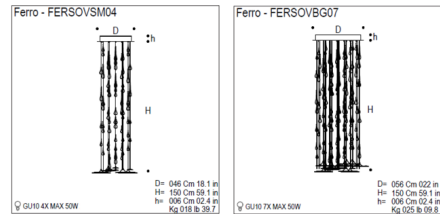

### Description

Ferro Suspension features suspended Crystal drops and Crystal water waves with a Chrome finish. Available in a four light or seven light version. 50 watt 120 volt MR16 type GU10 base halogen bulbs are required, but not included.

### Specifications

COLOR . . . . . Transparent Crystal  
BODY FINISH . . . . . Chrome  
WATTAGE . . . . . 28W  
DIMMER . . . . . Standard 120V  
DIMENSIONS . . . . . 18.1"W x 59.1"H  
BULB NOT INCLUDED . . . . . 4 x MR16/GU10/7W/120V LED  
COUNTRY OF ORIGIN . . . . . Italy