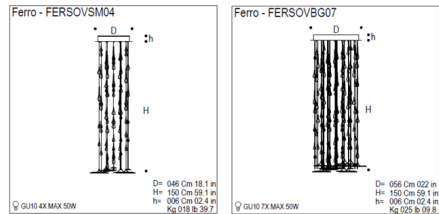

By Mazzega1946

Description

Ferro Suspension features suspended Crystal drops and Crystal water waves with a Chrome finish. Available in a four light or seven light version. 50 watt 120 volt MR16 type GU10 base halogen bulbs are required, but not included.

Shown in chrome / transparent crystal

Specifications

COLOR Transparent Crystal
BODY FINISH Chrome
WATTAGE 28W
DIMMER Standard 120V
DIMENSIONS 18.1"W x 59.1"H
BULB NOT INCLUDED 4 x MR16/GU10/7W/120V LED
COUNTRY OF ORIGIN Italy