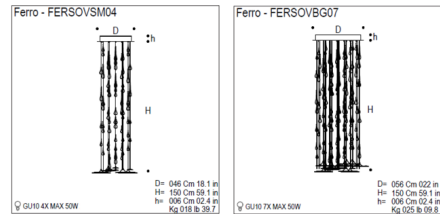

Specifications

COLOR . . . . . Transparent Crystal
BODY FINISH . . . . . Chrome
WATTAGE 28W
DIMMER . . . . . Standard 120V
DIMENSIONS . . . . . 18.1"W x 59.1"H
BULB NOT INCLUDED . . . . . 4 x MR16/GU10/7W/120V LED
COUNTRY OF ORIGIN . . . . . Italy

CLICK TO VIEW PRODUCT

Notes: