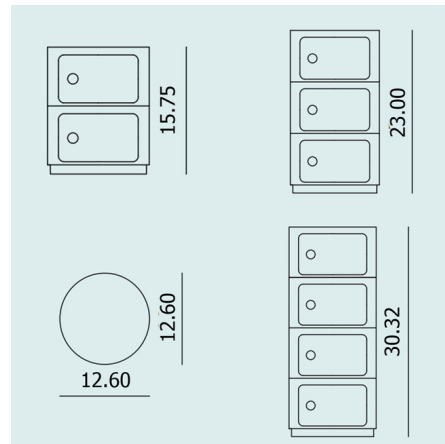

By Kartell

Description

The Componibili Storage Module is made of ABS plastic with a tray top and was designed to meet various storage needs. This series has received much recognition for its design history and innovation and can be seen on display at the Museum of Modern Art in New York and the Centre Georges Pompidou in Paris. The holes on the door allow you to slide the doors open for the drawer. Note: Some finishes are not available in all sizes.

Shown in red

Specifications

COLOR	N/A
BODY FINISH	Red
WATTAGE	N/A
DIMMER	N/A
DIMENSIONS	12.63"W x 15.75"H
BULB	N/A
COUNTRY OF ORIGIN	Italy

CLICK TO VIEW PRODUCT

Notes: