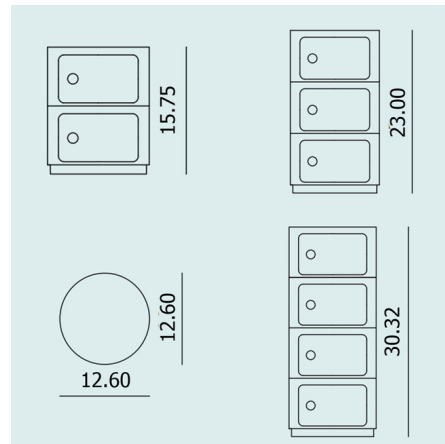

By Kartell

Description

The Componibili Storage Module is made of ABS plastic with a tray top and was designed to meet various storage needs. This series has received much recognition for its design history and innovation and can be seen on display at the Museum of Modern Art in New York and the Centre Georges Pompidou in Paris. The holes on the door allow you to slide the doors open for the drawer. Note: Some finishes are not available in all sizes.

Shown in silver

Specifications

COLOR	N/A
BODY FINISH	Silver
WATTAGE	N/A
DIMMER	N/A
DIMENSIONS	12.63"W x 15.75"H
BULB	N/A
COUNTRY OF ORIGIN	Italy

CLICK TO VIEW PRODUCT

Notes: