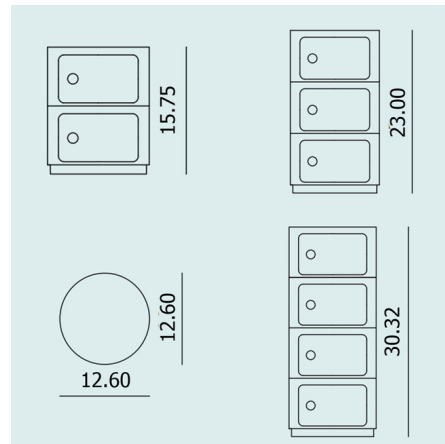

By Kartell

Description

The Componibili Storage Module is made of ABS plastic with a tray top and was designed to meet various storage needs. This series has received much recognition for its design history and innovation and can be seen on display at the Museum of Modern Art in New York and the Centre Georges Pompidou in Paris. The holes on the door allow you to slide the doors open for the drawer. Note: Some finishes are not available in all sizes.

Shown in red

Specifications

COLOR	N/A
BODY FINISH	Red
WATTAGE	N/A
DIMMER	N/A
DIMENSIONS	12.63"W x 23"H
BULB	N/A
COUNTRY OF ORIGIN	Italy

CLICK TO VIEW PRODUCT

Notes: