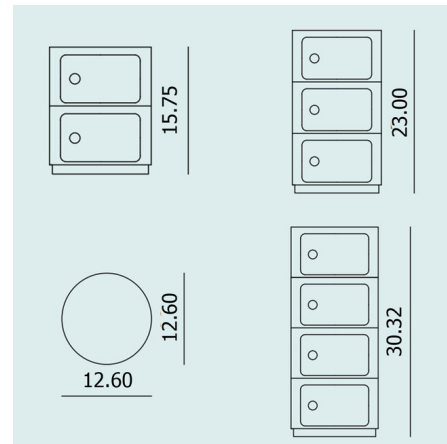

By Kartell

Description

The Componibili Storage Module is made of ABS plastic with a tray top and was designed to meet various storage needs. This series has received much recognition for its design history and innovation and can be seen on display at the Museum of Modern Art in New York and the Centre Georges Pompidou in Paris. The holes on the door allow you to slide the doors open for the drawer. Note: Some finishes are not available in all sizes.

Shown in silver

Specifications

COLOR	N/A
BODY FINISH	Silver
WATTAGE	N/A
DIMMER	N/A
DIMENSIONS	12.63"W x 23"H
BULB	N/A
COUNTRY OF ORIGIN	Italy

CLICK TO VIEW PRODUCT

Notes: