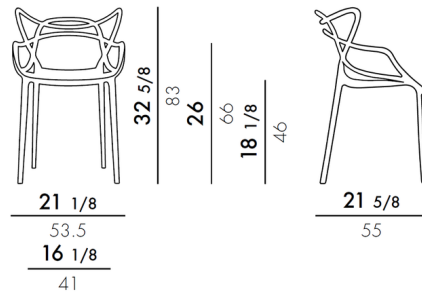

Lightology

lightology.com
866-954-4489
05-24-26

Project: _____
 Company: _____
 Location: _____ Fixture Type: _____
 SPEC #: **KRL334148**
 Approved On: _____ Approved By: _____

Masters Chair - 2 Pack

By Kartell

Description

The Masters Chair is a tribute to three iconic chair designs: the Series 7 by Arne Jacobsen, the Tulip Armchair by Eero Saarinen, and the Eiffel Chair by Charles Eames and was honored with the prestigious 2010 Good Design Award presented by the Chicago Athenaeum - Museum of Architecture and Design. The Masters Chair is roomy and comfortable. Made from polypropylene, Masters is available in Black, White, Rusty Orange, Mustard, Sage Green, or Grey. 22.4 inch width x 33 inch height x 18.5 inch depth. 2 chairs come in a set. **ADDITIONAL SHIPPING CHARGES MAY APPLY.**

Shown in white

Specifications

COLOR	N/A
BODY FINISH	White
WATTAGE	N/A
DIMMER	N/A
DIMENSIONS	22.4"W x 33"H x 18.5"D
BULB	N/A
COUNTRY OF ORIGIN	Italy

CLICK TO VIEW PRODUCT

Notes: