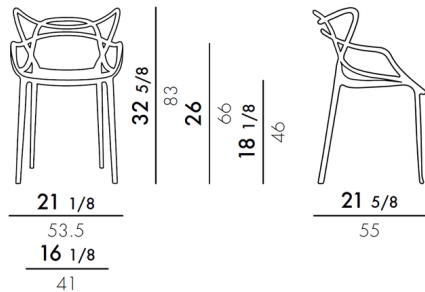

## Masters Chair - 2 Pack

By Kartell

### Description

The Masters Chair is a tribute to three iconic chair designs: the Series 7 by Arne Jacobsen, the Tulip Armchair by Eero Saarinen, and the Eiffel Chair by Charles Eames and was honored with the prestigious 2010 Good Design Award presented by the Chicago Athenaeum - Museum of Architecture and Design. The Masters Chair is roomy and comfortable. Made from polypropylene, Masters is available in Black, White, Rusty Orange, Mustard, Sage Green, or Grey. 22.4 inch width x 33 inch height x 18.5 inch depth. 2 chairs come in a set. **ADDITIONAL SHIPPING CHARGES MAY APPLY.**

### Specifications

COLOR	N/A
BODY FINISH	Black
WATTAGE	N/A
DIMMER	N/A
DIMENSIONS	22.4"W x 33"H x 18.5"D
BULB	N/A
COUNTRY OF ORIGIN	Italy

CLICK TO VIEW PRODUCT

Notes: