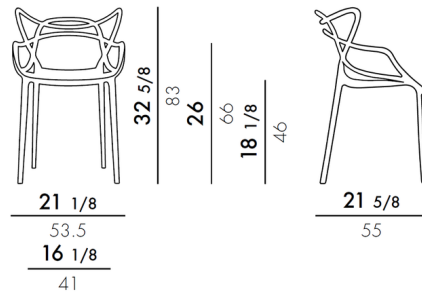

Lightology

lightology.com
866-954-4489
07-09-26

Project: _____
 Company: _____
 Location: _____ Fixture Type: _____
 SPEC #: **KRL334155**
 Approved On: _____ Approved By: _____

Masters Chair - 4 Pack

By Kartell

Description

The Masters Chair is a tribute to three iconic chair designs: the Series 7 by Arne Jacobsen, the Tulip Armchair by Eero Saarinen, and the Eiffel Chair by Charles Eames and was honored with the prestigious 2010 Good Design Award inch presented by the Chicago Athenaeum - Museum of Architecture and Design. The Masters Chair is roomy and comfortable. Made from polypropylene, Masters 4 Pack is available in Black or White. 22.4 inch width x 33 inch height x 18.5 inch depth. 4 chairs come in a set. **ADDITIONAL SHIPPING CHARGES MAY APPLY.**

Shown in black

Specifications

COLOR	N/A
BODY FINISH	Black
WATTAGE	N/A
DIMMER	N/A
DIMENSIONS	22.44"W x 33"H x 18.5"D
BULB	N/A
COUNTRY OF ORIGIN	Italy

CLICK TO VIEW PRODUCT

Notes: