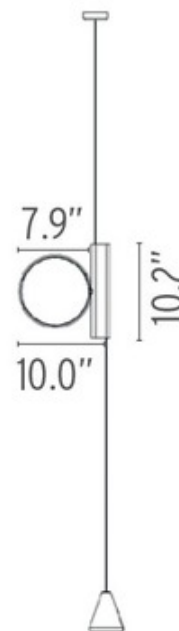

BRAND

Flos Lighting

DESCRIPTION

The OK Floor-to-Ceiling Pendant features an ultra-flat LED surface that can be directed over 360 degrees. A small rectangular box that houses the electronic components slides vertically over the metal wire of the lamp. A cone-shaped counterweight keeps the pendant balanced and in-place. Features a soft-touch switch that also dims the pendant to 50% output if desired. Can accommodate ceiling heights up to 157 inches. UL listed.

Shown in: Black

SHADE COLOR	N/A
BODY FINISH	Black
WATTAGE	18W
DIMMER	Included
DIMENSIONS	157"L x 10"W x 10.2"H
LED MODULE INCLUDED	
LAMP	1 x LED/18W/120V LED

Technical Information

LUMINOUS FLUX	1638 lumens
LUMENS/WATT	91.00
LAMP COLOR	2700 K
COLOR RENDERING	85 CRI

ITEM NUMBER FLO334157

COMPANY	PROJECT	FIXTURE TYPE	APPROVED BY	DATE