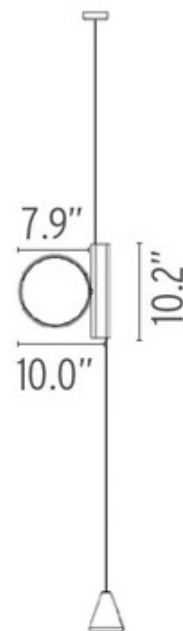

**BRAND**

FLOS

**DESCRIPTION**

The OK Floor-to-Ceiling Pendant features an ultra-flat LED surface that can be directed over 360 degrees. A small rectangular box that houses the electronic components slides vertically over the metal wire of the lamp. A cone-shaped counterweight keeps the pendant balanced and in-place. Features a soft-touch switch that also dims the pendant to 50% output if desired. Can accommodate ceiling heights up to 157 inches. UL listed.

*Shown in: Black*

<b>SHADE COLOR</b>	N/A
<b>BODY FINISH</b>	Black
<b>WATTAGE</b>	18W
<b>DIMMER</b>	Included
<b>DIMENSIONS</b>	157"L x 10"W x 10.2"H
<b>INTEGRATED LED MODULE</b>	
<b>LAMP</b>	1 x LED/18W/120V LED

*Technical Information*

<b>LUMINOUS FLUX</b>	1638 lumens
<b>LUMENS/WATT</b>	91.00
<b>LAMP COLOR</b>	2700K
<b>COLOR RENDERING</b>	85 CRI

**SPEC #** FLO334157

COMPANY	PROJECT	FIXTURE TYPE	APPROVED BY	DATE