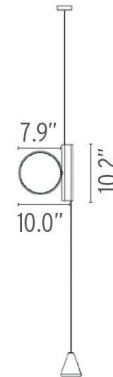

Lightology

lightology.com
866-954-4489
06-04-26

Project: _____

Company: _____

Location: _____ Fixture Type: _____

SPEC #: **FLO334157**

Approved On: _____ Approved By: _____

Ok Floor-to-Ceiling Pendant By FLOS

Description

The OK Floor-to-Ceiling Pendant features an ultra-flat LED surface that can be directed over 360 degrees. A small rectangular box that houses the electronic components slides vertically over the metal wire of the lamp. A cone-shaped counterweight keeps the pendant balanced and in-place. Features a soft-touch switch that also dims the pendant to 50% output if desired. Can accommodate ceiling heights up to 157 inches. UL listed.

Specifications

COLOR	N/A
BODY FINISH	Black
WATTAGE	18W
DIMMER	Included
DIMENSIONS	157"L x 10"W x 10.2"H
INTEGRATED LED MODULE	1 x LED/18W/120V LED
COUNTRY OF ORIGIN	Italy

Technical Information

COLOR RENDERING	85 CRI
LAMP COLOR	2700K
LUMENS/WATT	91.00
LUMINOUS FLUX	1638 lumens

Shown in black

CLICK TO VIEW PRODUCT

Notes: