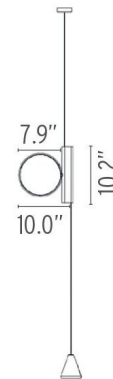

### Description

The OK Floor-to-Ceiling Pendant features an ultra-flat LED surface that can be directed over 360 degrees. A small rectangular box that houses the electronic components slides vertically over the metal wire of the lamp. A cone-shaped counterweight keeps the pendant balanced and in-place. Features a soft-touch switch that also dims the pendant to 50% output if desired. Can accommodate ceiling heights up to 157 inches. UL listed.

### Specifications

COLOR	N/A
BODY FINISH	Black
WATTAGE	18W
DIMMER	Included
DIMENSIONS	157"L x 10"W x 10.2"H
INTEGRATED LED MODULE	1 x LED/18W/120V LED
COUNTRY OF ORIGIN	Italy

### Technical Information

COLOR RENDERING	85 CRI
LAMP COLOR	2700K
LUMENS/WATT	91.00
LUMINOUS FLUX	1638 lumens

Shown in black

CLICK TO VIEW PRODUCT

Notes: