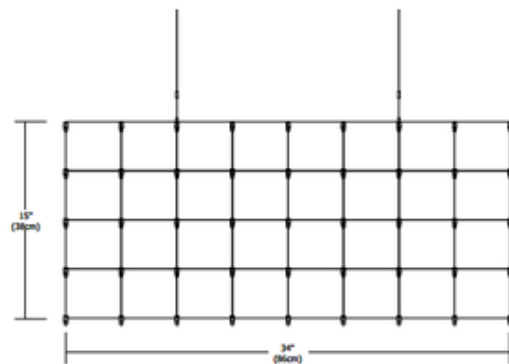

BRAND

PureEdge Lighting

DESCRIPTION

Universo Rectangle Suspension resembles a celestial shape with its interwoven shafts of glass and Satin Nickel metal that beam in all directions. 128 0.3 watt 12 volt E10 base LED bulbs totaling 39 watts and magnetic LED power supply are included. 34 inch width x 15 inch depth x 15 inch height. Adjustable overall length of 78.7 inches. Dimmable with a low voltage magnetic dimmer, sold separately.

SHADE COLOR	N/A
BODY FINISH	Satin Nickel
WATTAGE	38.4W
DIMMER	Low Voltage Magnetic
DIMENSIONS	78.7"L x 34"W x 15"H x 15"D
BULB INCLUDED	
LAMP	128 x T3.25/E10/0.3W/12V LED

SPEC # EDG334366

COMPANY	PROJECT	FIXTURE TYPE	APPROVED BY	DATE