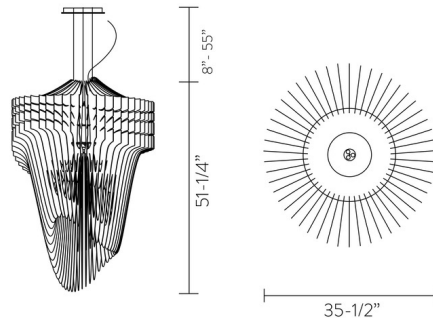

### Specifications

COLOR . . . . . N/A  
BODY FINISH . . . . . Black  
WATTAGE . . . . . 83W  
DIMMER . . . . . Standard 120V  
DIMENSIONS . . . . . 35.5"W x 51.25"H  
BULB NOT INCLUDED . . . . . 6 x A19/Medium (E26)/12W/120V LED  
BULB NOT INCLUDED . . . . . 1 x PAR38/Medium (E26)/11W/120V LED  
COUNTRY OF ORIGIN . . . . . Italy

### Technical Information

PRODUCT DIMENSIONS . . . . . Canopy: 6.25" diameter

Shown in black

CLICK TO VIEW PRODUCT

Notes: