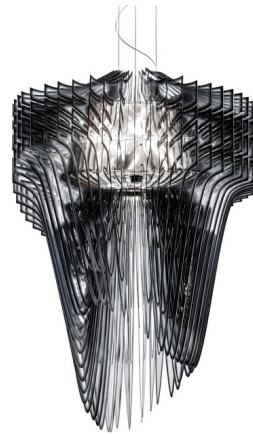

Lightology

lightology.com
866-954-4489
05-21-26

Project: _____

Company: _____

Location: _____ Fixture Type: _____

SPEC #: **SLP334900**

Approved On: _____ Approved By: _____

Aria XL Pendant By Slamp

Description

The Aria XL Pendant features 52 different layers of fluid and dynamic opalflex frame which transform it from a source of light into an object of admiration with soft amplified tones and reflection. While Aria's distinctive silhouette evokes traditional chandeliers, it possesses a distinctly modern edge that will make it a dynamic statement piece in any interior. Note: Due to the weight of the fixture, additional ceiling support is required.

Specifications

COLOR . . . . . N/A
BODY FINISH . . . . . Black
WATTAGE 83W
DIMMER . . . . . Standard 120V
DIMENSIONS . . . . . 35.5"W x 51.25"H
BULB NOT INCLUDED . . . . . 6 x A19/Medium (E26)/12W/120V LED
BULB NOT INCLUDED . . . . . 1 x PAR38/Medium (E26)/11W/120V LED
COUNTRY OF ORIGIN . . . . . Italy

Technical Information

PRODUCT DIMENSIONS . . . . . Canopy: 6.25" diameter

Shown in black