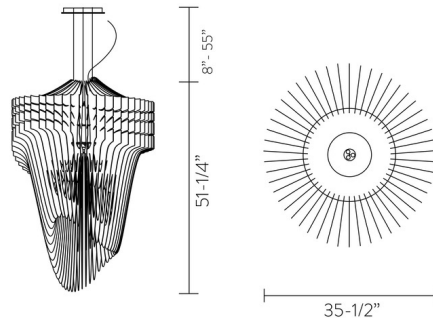

Specifications

COLOR N/A
BODY FINISH Black
WATTAGE 83W
DIMMER Standard 120V
DIMENSIONS 35.5"W x 51.25"H
BULB NOT INCLUDED 6 x A19/Medium (E26)/12W/120V LED
BULB NOT INCLUDED 1 x PAR38/Medium (E26)/11W/120V LED
COUNTRY OF ORIGIN Italy

Technical Information

PRODUCT DIMENSIONS Canopy: 6.25" diameter

Shown in black

CLICK TO VIEW PRODUCT

Notes: