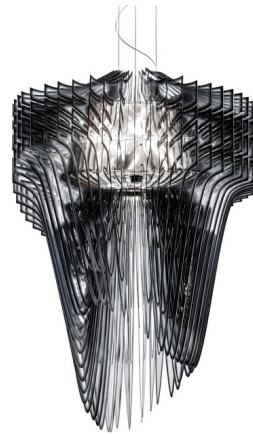

Lightology

lightology.com
866-954-4489
05-21-26

Project: _____

Company: _____

Location: _____ Fixture Type: _____

SPEC #: **SLP334900**

Approved On: _____ Approved By: _____

Aria XL Pendant By Slamp

Description

The Aria XL Pendant features 52 different layers of fluid and dynamic opalflex frame which transform it from a source of light into an object of admiration with soft amplified tones and reflection. While Aria's distinctive silhouette evokes traditional chandeliers, it possesses a distinctly modern edge that will make it a dynamic statement piece in any interior. Note: Due to the weight of the fixture, additional ceiling support is required.

Technical Information

PRODUCT DIMENSIONS Canopy: 6.25" diameter

Shown in black

CLICK TO VIEW PRODUCT

Notes: