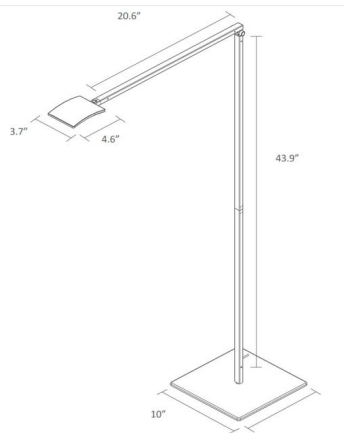

Shown in silver

CLICK TO VIEW PRODUCT

Notes: