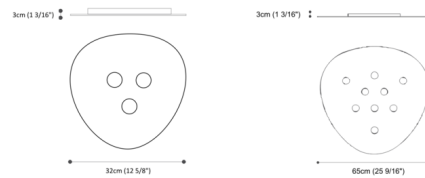

Shown in white

Specifications

COLOR N/A
BODY FINISH White
WATTAGE 13.5W
DIMMER Low Voltage Electronic
DIMENSIONS 12.63"W x 1.18"H
INTEGRATED LED MODULE 3 x LED/4.5W/120V LED
COUNTRY OF ORIGIN Italy

Technical Information