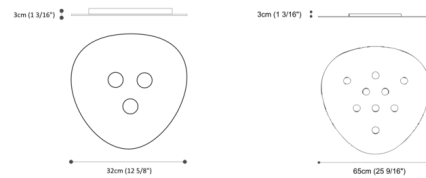

Shown in white

Specifications

COLOR N/A
BODY FINISH White
WATTAGE 13.5W
DIMMER Low Voltage Electronic
DIMENSIONS 12.63"W x 1.18"H
INTEGRATED LED MODULE 3 x LED/4.5W/120V LED
COUNTRY OF ORIGIN Italy

Technical Information