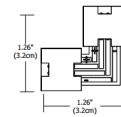

### Description

Snap and Light L Connector joins and conducts power to two sections of White or RGB Soft Strip into an L-shape. The do-it-yourself accessories allow cutting and rejoining of Soft Strip at any joint. The accessories attach to the end of Soft Strip, secure the strip and snap shut to lock it into place. Designed for use with PureEdge Lighting Snap & Light Stomp Strip.

### Specifications

COLOR	White
BODY FINISH	N/A
WATTAGE	N/A
DIMMER	N/A
DIMENSIONS	1.26"W x 1.26"H
BULB	N/A

CLICK TO VIEW PRODUCT

Notes: