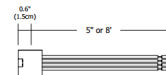

### Description

Snap and Light Power Connector connects to the cut end of White or RGB Soft Strip, conducting power from the transformer. Available in a 5 or 96 inch length. The do-it-yourself accessories allow cutting and rejoining of Soft Strip at any joint. The accessories attach to the end of Soft Strip, secure the strip and snap shut to lock it into place. 1.85 inch width x 1.85 inch depth. ETL listed. For use with Edge Lighting Soft Strip products.

### Specifications

COLOR	N/A
BODY FINISH	N/A
WATTAGE	N/A
DIMMER	N/A
DIMENSIONS	5\"L x 0.6\"D
BULB	N/A

CLICK TO VIEW PRODUCT

Notes: