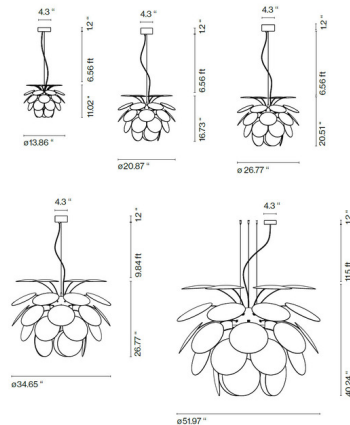

## Discoco Pendant By Marset

### Description

The Discoco Pendant, designed by Christophe Mathieu, provides a dramatic play of light with soft shadows and is exuberant even when turned off. Discoco provides rich indirect illumination as well as direct downward illumination. Chromed metal structure with ABS discs.

### Specifications

COLOR . . . . . White  
BODY FINISH . . . . . Chrome  
WATTAGE . . . . . 33W  
DIMMER . . . . . Standard 120V  
DIMENSIONS . . . . . 26.77"W x 20.51"H  
BULB NOT INCLUDED . . . . . 3 x A19/Medium (E26)/11W/120V LED  
COUNTRY OF ORIGIN . . . . . Spain

### Technical Information

PRODUCT DIMENSIONS . . . . . Cable: 78"L

CLICK TO VIEW PRODUCT

Notes: