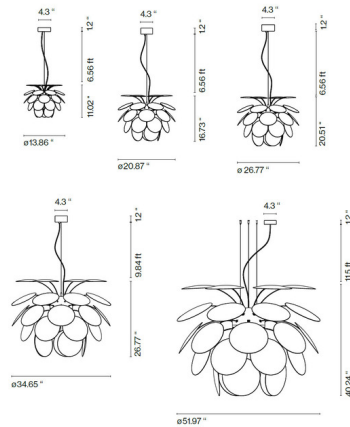

Description

The Discoco Pendant, designed by Christophe Mathieu, provides a dramatic play of light with soft shadows and is exuberant even when turned off. Discoco provides rich indirect illumination as well as direct downward illumination. Chromed metal structure with ABS discs.

Shown in chrome / black gold

Specifications

COLOR	Black Gold
BODY FINISH	Chrome
WATTAGE	33W
DIMMER	Standard 120V
DIMENSIONS	26.77"W x 20.51"H
BULB NOT INCLUDED	3 x A19/Medium (E26)/11W/120V LED
COUNTRY OF ORIGIN	Spain

Technical Information

PRODUCT DIMENSIONS	Cable: 78"L
--------------------	-------------

CLICK TO VIEW PRODUCT

Notes: