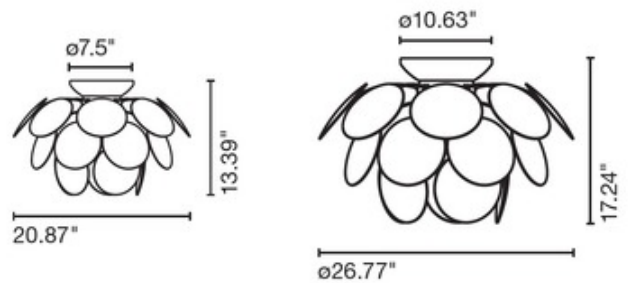

BRAND

Marset

DESCRIPTION

The Discoco Ceiling Light, designed by Christophe Mathieu, provides a dramatic display of light with soft shadows. The fixture is composed of a cluster of opaque, molded ABS disks, which reflects light downward to provide ambient lighting.

SHADE COLOR	Grey
BODY FINISH	Chrome
WATTAGE	23W
DIMMER	Not Dimmable
DIMENSIONS	20.87"W x 13.9"H
BULB NOT INCLUDED	
LAMP	1 x CF/Medium (E26)/23W/120V Compact Fluorescent

SPEC #

MAR338740

COMPANY

PROJECT

FIXTURE TYPE