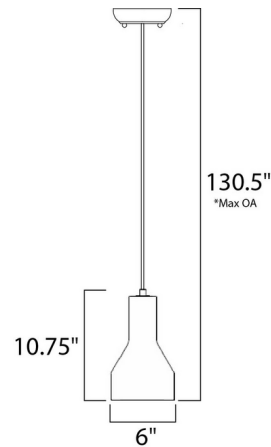

Description

Crete 12392 Pendant features a natural Grey Concrete shade, with black cord and Polished Chrome finish. One 4 watt, 120 volt MR16 type GU10 base 3000K 80CRI 280 lumens LED bulb is included. Dimmable with an LED dimmer, sold separately. UL listed. 6 inch width x 10.5 inch height x 130.25 inch maximum length.

Shown in polished chrome / grey concrete

Specifications

COLOR	Grey Concrete
BODY FINISH	Polished Chrome
WATTAGE	4W
DIMMER	Standard 120V
DIMENSIONS	6"W x 10.75"H
BULB INCLUDED	1 x MR16/GU10/4W/120V LED

CLICK TO VIEW PRODUCT