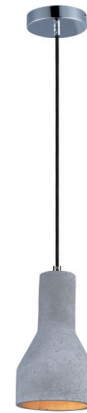

Lightology

lightology.com
866-954-4489
05-31-26

Project: _____

Company: _____

Location: _____ Fixture Type: _____

SPEC #: **MAX339037**

Approved On: _____ Approved By: _____

Crete 12392 Pendant By Maxim Lighting

Description

Crete 12392 Pendant features a natural Grey Concrete shade, with black cord and Polished Chrome finish. One 4 watt, 120 volt MR16 type GU10 base 3000K 80CRI 280 lumens LED bulb is included. Dimmable with an LED dimmer, sold separately. UL listed. 6 inch width x 10.5 inch height x 130.25 inch maximum length.

Shown in polished chrome / grey concrete

Specifications

COLOR	Grey Concrete
BODY FINISH	Polished Chrome
WATTAGE	4W
DIMMER	Standard 120V
DIMENSIONS	6"W x 10.75"H
BULB INCLUDED	1 x MR16/GU10/4W/120V LED

CLICK TO VIEW PRODUCT