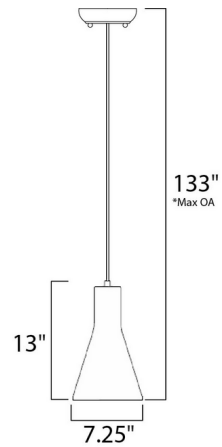

Lightology

lightology.com
866-954-4489
05-31-26

Project: _____

Company: _____

Location: _____ Fixture Type: _____

SPEC #: **MAX339038**

Approved On: _____ Approved By: _____

Crete 12394 Pendant By Maxim Lighting

Description

Crete 12394 Pendant features a natural Grey Concrete shade, with black cord and Polished Chrome finish. One 4 watt, 120 volt MR16 type GU10 base 3000K 80CRI 280 lumens LED bulb is included. Dimmable with an LED dimmer, sold separately. UL listed. 7.25 inch width x 13 inch height x 133 inch maximum length.

Shown in polished chrome / grey concrete

Specifications

| | |
|---------------|---------------------------|
| COLOR | Grey Concrete |
| BODY FINISH | Polished Chrome |
| WATTAGE | 4W |
| DIMMER | Standard 120V |
| DIMENSIONS | 7.25"W x 13"H |
| BULB INCLUDED | 1 x MR16/GU10/4W/120V LED |