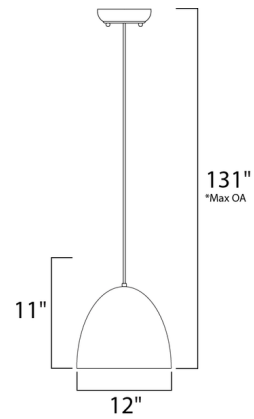

Shown in polished chrome / grey concrete

*max overall height

CLICK TO VIEW PRODUCT

Notes: