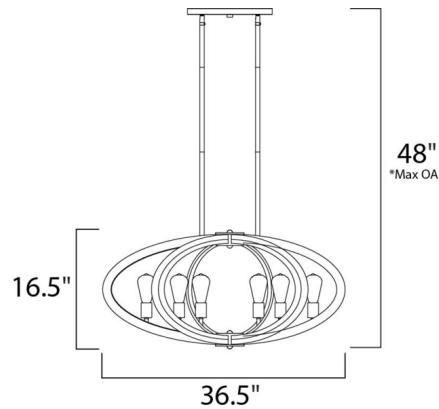

### Specifications

COLOR . . . . . Ash Wood  
BODY FINISH . . . . . Anthracite  
WATTAGE . . . . . 360W  
DIMMER . . . . . Standard 120V  
DIMENSIONS . . . . . 36.5"W x 16.75"H  
BULB NOT INCLUDED 6 x Edison ST-Shape/Medium (E26)/60W/120V Incandescent  
OTHER BULB OPTIONS . . . . . 6 x Edison ST-Shape/Medium (E26)/120V LED

Shown in anthracite / ash wood

\*max overall height

CLICK TO VIEW PRODUCT

Notes: