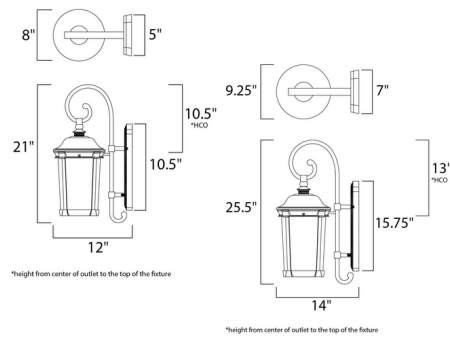

Lightology

lightology.com
866-954-4489
09-20-25

Project: _____
 Company: _____
 Location: _____ Fixture Type: _____
 SPEC #: **MAX339121**
 Approved On: _____ Approved By: _____

Dover LED Outdoor Hanging Wall Light By Maxim Lighting

Description

Dover Outdoor Hanging Wall Light is a traditional, Mediterranean style, perfect for any exterior. Features Seedy glass panels with a Bronze finish. Available in small and large sizes. Title 24 compliant. Wet location rated. UL listed.

Shown in bronze / seedy glass

Specifications

COLOR	Seedy Glass
BODY FINISH	Bronze
WATTAGE	12W
DIMMER	Not Dimmable
DIMENSIONS	9.25"W x 25.5"H x 14"D
INTEGRATED LED MODULE	1 x LED/12W/120V LED

Technical Information