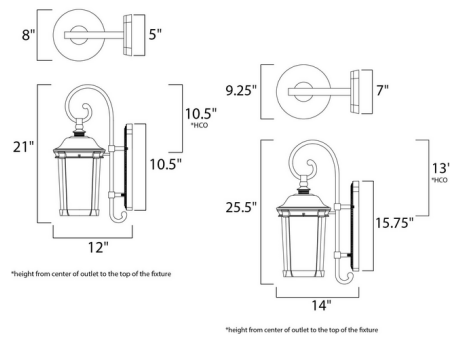

## Dover LED Outdoor Hanging Wall Light By Maxim Lighting

### Description

Dover Outdoor Hanging Wall Light is a traditional, Mediterranean style, perfect for any exterior. Features Seedy glass panels with a Bronze finish. Available in small and large sizes. Title 24 compliant. Wet location rated. UL listed.

### Specifications

COLOR	Seedy Glass
BODY FINISH	Bronze
WATTAGE	12W
DIMMER	Not Dimmable
DIMENSIONS	9.25"W x 25.5"H x 14"D
INTEGRATED LED MODULE	1 x LED/12W/120V LED