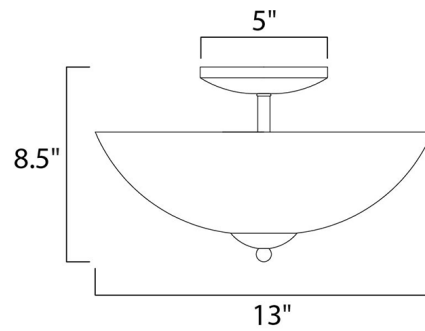

### Description

Logan Ceiling Semi Flush Mount is modern and simplistic with a Frosted glass diffuser on an Oil Rubbed Bronze or Satin Nickel finish. Two 60 watt, 120 volt A19 type medium base incandescent bulbs are required, but not included. UL listed. 13 inch width x 8.5 inch height.

### Specifications

COLOR	Frosted
BODY FINISH	Oil Rubbed Bronze
WATTAGE	86W
DIMMER	Standard 120V
DIMENSIONS	13"W x 8.5"H
BULB NOT INCLUDED	2 x A19/Medium (E26)/43W/120V Incandescent

CLICK TO VIEW PRODUCT