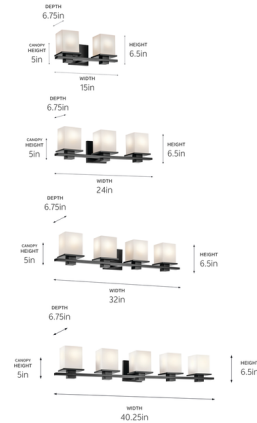

By Kichler

Description

With its sleek geometric design, the Tully Bathroom Vanity Light is a sophisticated addition for any soft modern space. Its square satin etched cased opal glass shades are set on a clean metal frame. Emitting a diffused, ambient glow, this fixture is perfect for illuminating your master bath or guest bathroom.

Shown in chrome / satin etched

Specifications

COLOR Satin Etched
BODY FINISH Chrome
WATTAGE 34W
DIMMER Standard 120V
DIMENSIONS 15"W x 6.5"H x 6.75"D
BULB NOT INCLUDED 2 x A19/Medium (E26)/17W/120V LED
COUNTRY OF ORIGIN China