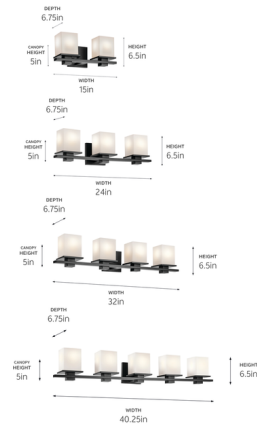

By Kichler

Description

With its sleek geometric design, the Tully Bathroom Vanity Light is a sophisticated addition for any soft modern space. Its square satin etched cased opal glass shades are set on a clean metal frame. Emitting a diffused, ambient glow, this fixture is perfect for illuminating your master bath or guest bathroom.

Shown in chrome / satin etched

Specifications

COLOR Satin Etched
BODY FINISH Chrome
WATTAGE 34W
DIMMER Standard 120V
DIMENSIONS 15"W x 6.5"H x 6.75"D
BULB NOT INCLUDED 2 x A19/Medium (E26)/17W/120V LED
COUNTRY OF ORIGIN China