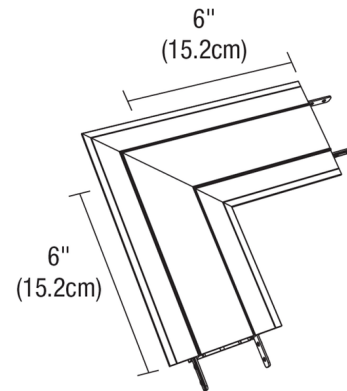

Lightology

lightology.com
866-954-4489
04-25-26

Project: _____

Company: _____

Location: _____ Fixture Type: _____

SPEC #: **EDG340532**

Approved On: _____ Approved By: _____

TruLine 1.6A L-Shape Picture Frame Channel Connector By PureEdge Lighting

Description

The TruLine 1.6A L-Shape Picture Frame Channel Connector allows for Picture Frame installation 90 degree turns and two LED Strips (not included) bends on the side within the connector to create continuous illumination on a wall or ceiling. LED Strip is installed on the side of the channel. Includes Lens and Channel Joiners.

Shown in white

Specifications

COLOR	N/A
BODY FINISH	White
WATTAGE	N/A
DIMMER	N/A
DIMENSIONS	6"W x 6"H
BULB	N/A

CLICK TO VIEW PRODUCT

Notes: