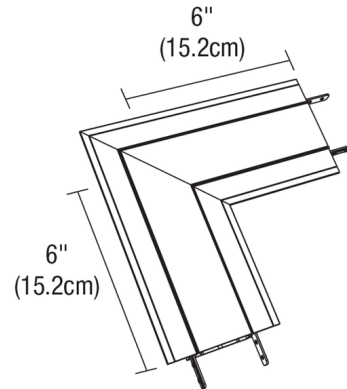

By PureEdge Lighting

Description

The TruLine 1.6A L-Shape Picture Frame Channel Connector allows for Picture Frame installation 90 degree turns and two LED Strips (not included) bends on the side within the connector to create continuous illumination on a wall or ceiling. LED Strip is installed on the side of the channel. Includes Lens and Channel Joiners.

Shown in white

Specifications

| | |
|-------------|-----------|
| COLOR | N/A |
| BODY FINISH | White |
| WATTAGE | N/A |
| DIMMER | N/A |
| DIMENSIONS | 6"W x 6"H |
| BULB | N/A |

CLICK TO VIEW PRODUCT

Notes: