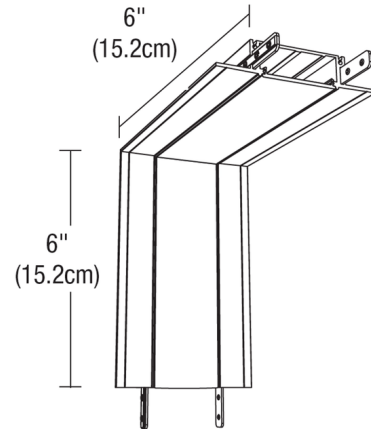

Description

TruLine 1.6A Inside Corner Channel Connector is designed for inside corner 90 degree Room Wrapping installation. The two LED Strips (not included) bend flat within the inside corners for seamless illumination across surfaces. For use from wall to ceiling or from one wall to an adjacent wall. Includes Lens and Channel Joiners.

Shown in white

Specifications

COLOR	N/A
BODY FINISH	White
WATTAGE	N/A
DIMMER	N/A
DIMENSIONS	6"W x 6"H
BULB	N/A

CLICK TO VIEW PRODUCT

Notes: