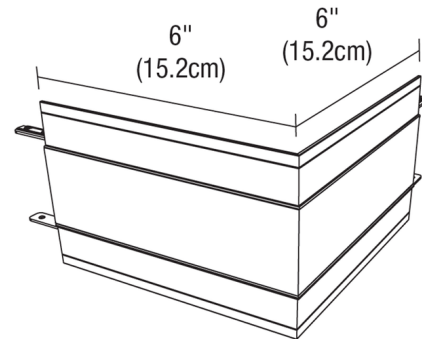

By PureEdge Lighting

Description

The TruLine 1.6A Outside Corner Channel Connector is designed for outside corners for 90 degree Room Wrapping installation. The two LED Strips (not included) bends flat within the outside corners for seamless light across surfaces. For use from wall to ceiling or from one wall to an adjacent wall. Includes Lens and Channel Joiners.

Shown in white

Specifications

COLOR	N/A
BODY FINISH	White
WATTAGE	N/A
DIMMER	N/A
DIMENSIONS	6"W x 6"H
BULB	N/A

CLICK TO VIEW PRODUCT

Notes: