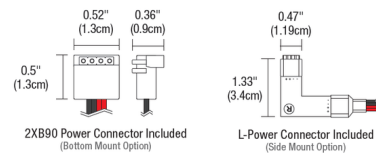

Lightology

lightology.com
866-954-4489
07-11-26

Project: _____

Company: _____

Location: _____ Fixture Type: _____

SPEC #: **EDG340535**

Approved On: _____ Approved By: _____

TruLine 1.6A Center Feed Power Channel Connector By PureEdge Lighting

Description

TruLine 1.6A Center Feed Power Channel Connector allows 24VDC power to be fed from the center of the channel in one or both directions. LED Strips (not included) may be installed flat or on the side of the channel. Includes Lens, Channel Joiners, Junction Box, Adjustable Mounting Bars, four 90 Degree Power Connectors, as well as Left and Right Power Connectors. Can be wired as a single or dual power feed.

Shown in white

Specifications

COLOR	N/A
BODY FINISH	White
WATTAGE	N/A
DIMMER	N/A
DIMENSIONS	12"W
BULB	N/A

CLICK TO VIEW PRODUCT

Notes: