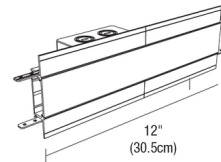

Description

TruLine 1.6A Center Feed Power Channel Connector allows 24VDC power to be fed from the center of the channel in one or both directions. LED Strips (not included) may be installed flat or on the side of the channel. Includes Lens, Channel Joiners, Junction Box, Adjustable Mounting Bars, four 90 Degree Power Connectors, as well as Left and Right Power Connectors. Can be wired as a single or dual power feed.

Shown in white

Specifications

COLOR	N/A
BODY FINISH	White
WATTAGE	N/A
DIMMER	N/A
DIMENSIONS	12"W
BULB	N/A

CLICK TO VIEW PRODUCT

Notes: