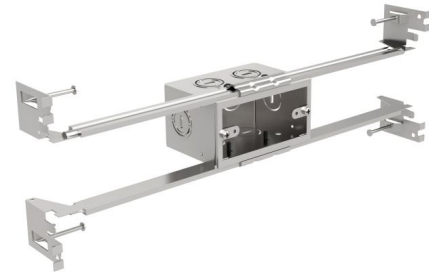

Lightology

lightology.com
866-954-4489
05-16-26

Project: _____

Company: _____

Location: _____ Fixture Type: _____

SPEC #: **EDG340538**

Approved On: _____ Approved By: _____

TruLine 1.6A Slim Profile Junction Box By PureEdge Lighting

Description

TruLine 1.6A Slim Profile Junction Box (included with TruLine Power Feeds) includes adjustable bar hangers and is quick ship available for rough-in.

Shown in satin aluminum

Specifications

COLOR	N/A
BODY FINISH	Satin Aluminum
WATTAGE	N/A
DIMMER	N/A
DIMENSIONS	3.75"W x 2"H x 2.62"D
BULB	N/A