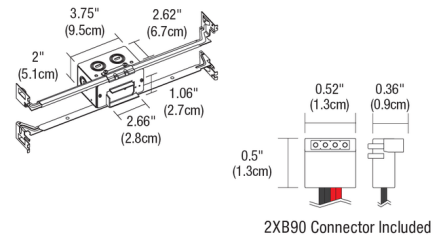

Description

TruLine 1.6A Slim Profile Junction Box (included with TruLine Power Feeds) includes adjustable bar hangers and is quick ship available for rough-in.

Shown in satin aluminum

Specifications

COLOR	N/A
BODY FINISH	Satin Aluminum
WATTAGE	N/A
DIMMER	N/A
DIMENSIONS	3.75"W x 2"H x 2.62"D
BULB	N/A