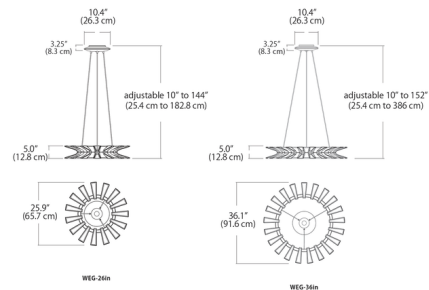

Description

The Wedge Chandelier fills a room with up and down lighting from two rows of angled trapezoidal forms attached to a center ring. Made of cast aluminum and black fabric wrapped cord. Universal 120/277V driver located in canopy housing. Dimmable with TRIAC, electronic low voltage (ELV) or 0-10V dimmer, sold separately.

Shown in polished chrome / frosted

Specifications

COLOR Frosted
 BODY FINISH Polished Chrome
 WATTAGE 33W
 DIMMER Low Voltage Electronic
 DIMENSIONS 25.9"W x 5"H
 INTEGRATED LED MODULE 1 x LED/33W/120-277V LED
 COUNTRY OF ORIGIN China

Technical Information

COLOR RENDERING 90 CRI
 LAMP COLOR 3000K
 LUMENS/WATT 73.70
 LUMINOUS FLUX 2432 lumens

CLICK TO VIEW PRODUCT

Notes: