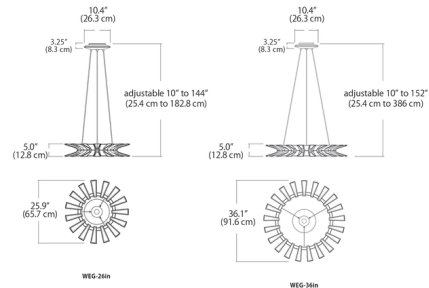

Description

The Wedge Chandelier fills a room with up and down lighting from two rows of angled trapezoidal forms attached to a center ring. Made of cast aluminum and black fabric wrapped cord. Universal 120/277V driver located in canopy housing. Dimmable with TRIAC, electronic low voltage (ELV) or 0-10V dimmer, sold separately.

Shown in polished chrome / frosted

Specifications

COLOR Frosted
BODY FINISH Polished Chrome
WATTAGE 33W
DIMMER Low Voltage Electronic
DIMENSIONS 25.9"W x 5"H
INTEGRATED LED MODULE 1 x LED/33W/120-277V LED
COUNTRY OF ORIGIN China

Technical Information

COLOR RENDERING 90 CRI
LAMP COLOR 3000K
LUMENS/WATT 73.70
LUMINOUS FLUX 2432 lumens

CLICK TO VIEW PRODUCT

Notes: