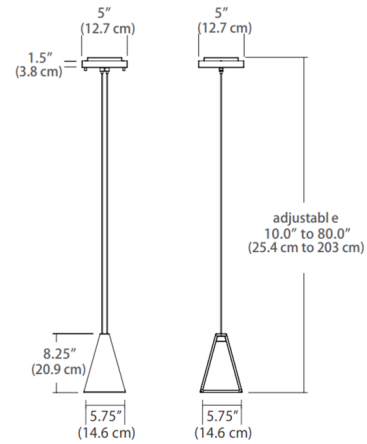

Description

The Tria Pendant delivers superior illumination. Constructed of stainless steel, each edge-lit diffuser panel is constructed of three layers: a custom optical lens in the middle, a highly reflective rear surface and an ultra thin extraction lens in front. Driver located in canopy housing. TRIAC dimming.

Specifications

COLOR	N/A
BODY FINISH	Polished Chrome
WATTAGE	7W
DIMMER	Standard 120V
DIMENSIONS	5.75"W x 8.25"H x 5.75"D
INTEGRATED LED MODULE	1 x LED/7W/120V LED
COUNTRY OF ORIGIN	China

Technical Information

PRODUCT DIMENSIONS	Adjustable Cable Length: 72"
COLOR RENDERING	90 CRI
LAMP COLOR	3000K
LUMENS/WATT	45.86
LUMINOUS FLUX	321 lumens

Shown in polished chrome

CLICK TO VIEW PRODUCT

Notes: