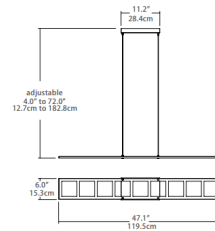

CLICK TO VIEW PRODUCT

Notes: