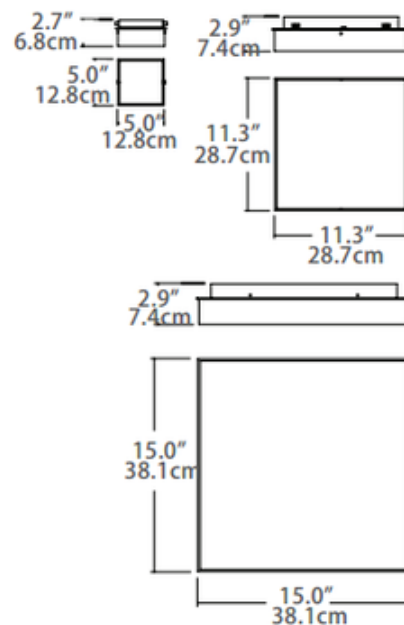

COMPANY	PROJECT	FIXTURE TYPE	APPROVED BY	DATE