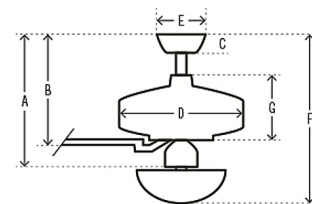

Shown in white / white / white

- A 13.67 in
- B 11.6 in
- C 3.26 in
- D 12.53 in
- E 5.5 in
- F
- G 5.81 in

Specifications

BLADE COLOR	White / White
BODY FINISH	White
WATTAGE	N/A
DIMMER	N/A
DIMENSIONS	52"W x 13.67"H
BULB	N/A
COUNTRY OF ORIGIN	China