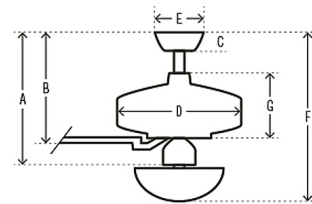

Shown in chestnut brown / cherry / walnut

- A 13.67 in
- B 11.6 in
- C 3.26 in
- D 12.53 in
- E 5.5 in
- F
- G 5.81 in

### Specifications

BLADE COLOR	Cherry / Walnut
BODY FINISH	Chestnut Brown
WATTAGE	N/A
DIMMER	N/A
DIMENSIONS	52"W x 13.67"H
BULB	N/A
COUNTRY OF ORIGIN	China

CLICK TO VIEW PRODUCT

Notes: