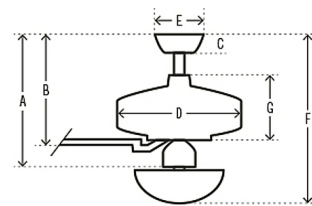

Shown in chestnut brown / cherry / walnut

- A 13.67 in
- B 11.6 in
- C 3.26 in
- D 12.53 in
- E 5.5 in
- F
- G 5.81 in

Specifications

BLADE COLOR	Cherry / Walnut
BODY FINISH	Chestnut Brown
WATTAGE	N/A
DIMMER	N/A
DIMENSIONS	52"W x 13.67"H
BULB	N/A
COUNTRY OF ORIGIN	China