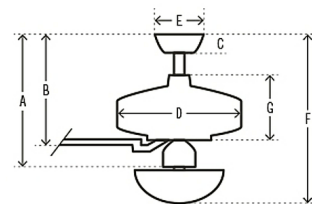

Shown in chestnut brown / cherry / walnut

- A 13.67 in
- B 11.6 in
- C 3.26 in
- D 12.53 in
- E 5.5 in
- F
- G 5.81 in

### Specifications

BLADE COLOR	Cherry / Walnut
BODY FINISH	Chestnut Brown
WATTAGE	N/A
DIMMER	N/A
DIMENSIONS	52"W x 13.67"H
BULB	N/A
COUNTRY OF ORIGIN	China

CLICK TO VIEW PRODUCT

Notes: