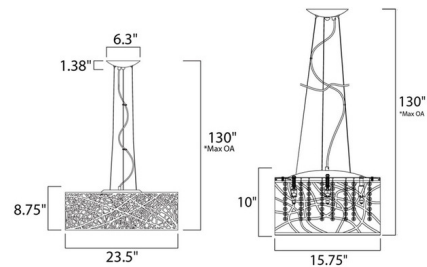

By Et2

Description

Legendary meets contemporary with the Inca Round Pendant. Reminiscent of the mythical tales of Incan treasures, the fixtures offer brilliantly shining crystal enclosed within a precision laser-cut sheath that cannot be duplicated. The glow of the light from within casts a beautifully radiant shine that adorns the outer permeable layer.

Shown in bronze / cognac

*max overall height

Specifications

COLOR Cognac
 BODY FINISH Bronze
 WATTAGE 28W
 DIMMER Standard 120V
 DIMENSIONS 15.75"W x 10"H
 BULB INCLUDED 7 x JCD/G9/4W/120V LED

Technical Information