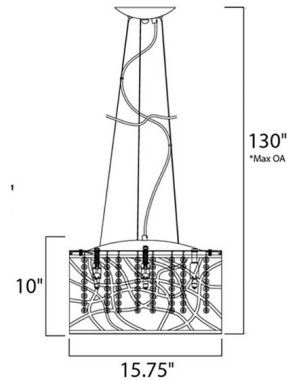

Specifications

COLOR Cognac
BODY FINISH Bronze
WATTAGE 28W
DIMMER Standard 120V
DIMENSIONS 15.75"W x 10"H
BULB INCLUDED 7 x JCD/G9/4W/120V LED

Technical Information

COLOR RENDERING 80 CRI
LAMP COLOR 3000K
LUMENS/WATT 700.00
LUMINOUS FLUX 2800 lumens

Shown in bronze / cognac

*max overall height

CLICK TO VIEW PRODUCT

Notes: