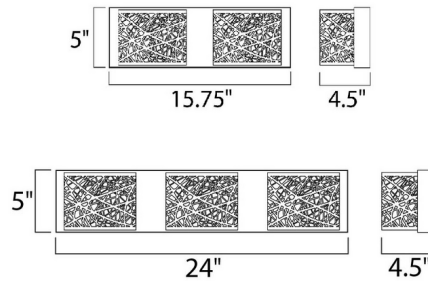

Lightology

lightology.com
866-954-4489
05-24-26

Project: _____

Company: _____

Location: _____ Fixture Type: _____

SPEC #: **ET2340909**

Approved On: _____ Approved By: _____

Inca Bathroom Vanity Light

By Et2

Description

The Inca Bathroom Vanity Light features brilliantly shining crystal enclosed within a precision laser-cut sheath. The glow of the light from within casts a beautifully radiant shine that adorns the outer layer. Note: Not all options are available. Note: Only LED option is Title 24 (J8).

Specifications

COLOR . . . . . N/A
BODY FINISH . . . . . Bronze
WATTAGE 12W
DIMMER . . . . . Standard 120V
DIMENSIONS . . . . . 24"W x 5"H x 4.5"D
BULB INCLUDED . . . . . 3 x JCD/G9/4W/120V LED

Technical Information

COLOR RENDERING . . . . . 80 CRI
LAMP COLOR 3000K
LUMENS/WATT 300.00
LUMINOUS FLUX . . . . . 1200 lumens

Shown in bronze

CLICK TO VIEW PRODUCT

Notes: