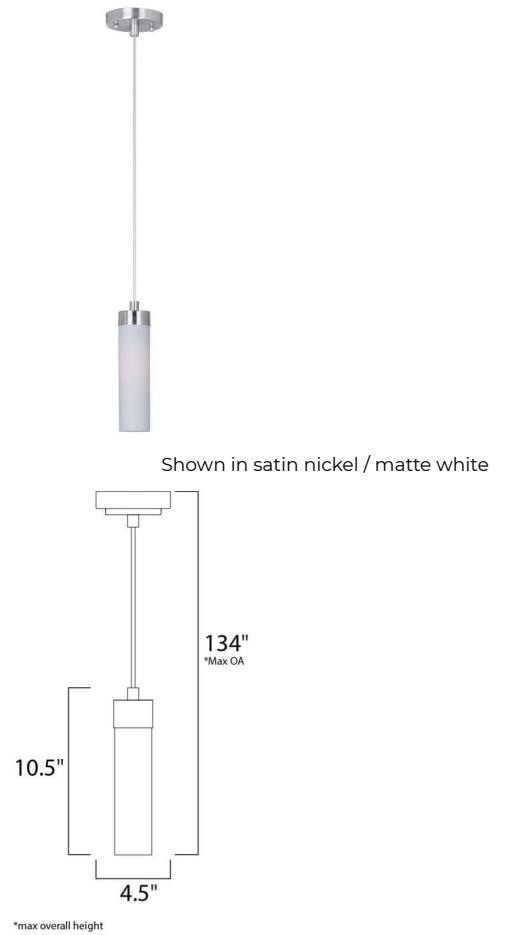

## Cilandro LED Mini Pendant

By Et2

### Description

The Cilandro LED Mini Pendant features a Satin Nickel finish with a Matte White Frosted diffuser. Four 2.4 watt 120 volt 3000K dimmable LED modules are included. 4.5 inch width x 10.5 inch height x 134 inch maximum hanging length. UL listed.

### Specifications

COLOR . . . . . Matte White  
BODY FINISH . . . . . Satin Nickel  
WATTAGE . . . . . 9.6W  
DIMMER . . . . . Dimmable  
DIMENSIONS . . . . . 2.35"W x 10.5"H  
INTEGRATED LED MODULE . . . . . 4 x LED/2.4W/120V LED

### Technical Information

PRODUCT DIMENSIONS . . . . . Min/Max Overall Height: 24" – 134"  
LUMENS/WATT . . . . . 280.00  
LUMINOUS FLUX . . . . . 672 lumens

CLICK TO VIEW PRODUCT

Notes: