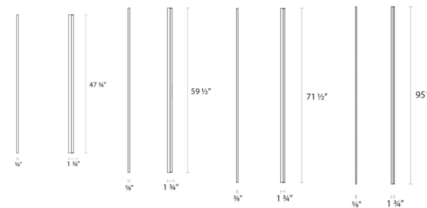

Shown in satin black / frosted