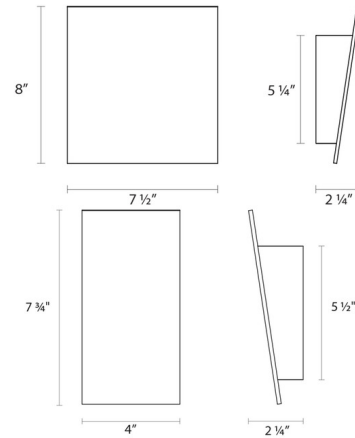

Shown in textured white