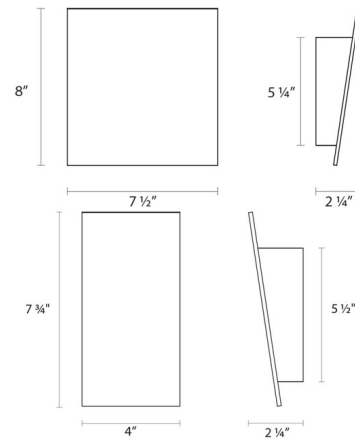

Shown in textured white