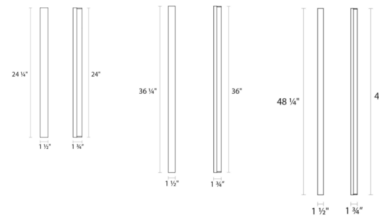

Lightology

lightology.com
866-954-4489
06-01-26

Project: _____
Company: _____
Location: _____ Fixture Type: _____
SPEC #: **SON340998**
Approved On: _____ Approved By: _____

Vanity Slim Bathroom Vanity Light By Sonneman

Description

The Vanity Slim Bathroom Vanity Light features even LED illumination in a compact form that enables mounting flush. Features a white optical acrylic diffuser. Offered in a slim, wide and extra wide option. Available in three sizes. NOTE: INCLUDES A REMOTE TRANSFORMER WHICH MUST BE INSTALLED IN A REMOTE AND ACCESSIBLE LOCATION. FIXTURE IS ONLY 1.5 INCH IN WIDTH AND REQUIRES A SPECIAL JUNCTION BOX - DOES NOT MOUNT TO A STANDARD 4 INCH JUNCTION BOX.

Specifications

COLOR	White
BODY FINISH	Polished Chrome
WATTAGE	36W
DIMMER	Low Voltage Electronic
DIMENSIONS	1.5"W x 48.25"H x 1.75"D
INTEGRATED LED MODULE	1 x LED/36W/120V LED

Technical Information

COLOR RENDERING	90 CRI
LAMP COLOR	3000K
LUMENS/WATT	49.44
LUMINOUS FLUX	1780 lumens

Notes:

Shown in polished chrome / white

CLICK TO VIEW PRODUCT