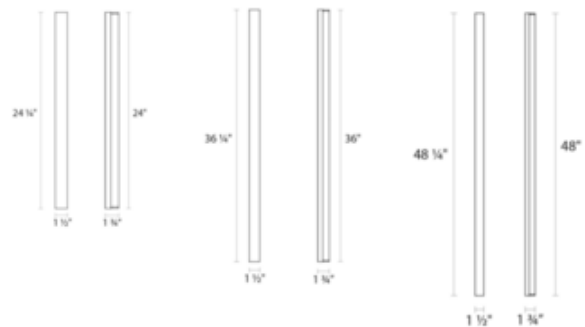

**DESIGNER**

Robert Sonneman

**BRAND**

SONNEMAN - A Way of Light

**DESCRIPTION**

The Vanity Slim Bathroom Vanity Light features even LED illumination in a compact form that enables mounting flush. Features a white optical acrylic diffuser. Offered in a slim, wide and extra wide option. Available in three sizes. NOTE: INCLUDES A REMOTE TRANSFORMER WHICH MUST BE INSTALLED IN A REMOTE AND ACCESSIBLE LOCATION. FIXTURE IS ONLY 1.5 INCH IN WIDTH AND REQUIRES A SPECIAL JUNCTION BOX - DOES NOT MOUNT TO A STANDARD 4 INCH JUNCTION BOX.

Shown in: Polished Chrome / White

<b>SHADE COLOR</b>	White
<b>BODY FINISH</b>	Polished Chrome
<b>WATTAGE</b>	36W
<b>DIMMER</b>	Low Voltage Electronic
<b>DIMENSIONS</b>	1.5"W x 48.25"H x 1.75"D
<b>INTEGRATED LED MODULE</b>	
<b>LAMP</b>	1 x LED/36W/120V LED

*Technical Information*

<b>LUMINOUS FLUX</b>	1780 lumens
<b>LUMENS/WATT</b>	49.44
<b>LAMP COLOR</b>	3000K
<b>COLOR RENDERING</b>	90 CRI

**SPEC #** SON340998

The transformer (A) must be installed at a remote & accessible location near the fixture.