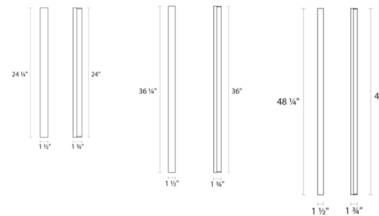

Lightology

lightology.com
866-954-4489
04-11-26

Project: _____
Company: _____
Location: _____ Fixture Type: _____
SPEC #: **SON340998**
Approved On: _____ Approved By: _____

Vanity Slim Bathroom Vanity Light By SONNEMAN

Description

The Vanity Slim Bathroom Vanity Light features even LED illumination in a compact form that enables mounting flush. Features a white optical acrylic diffuser. Offered in a slim, wide and extra wide option. Available in three sizes. NOTE: INCLUDES A REMOTE TRANSFORMER WHICH MUST BE INSTALLED IN A REMOTE AND ACCESSIBLE LOCATION. FIXTURE IS ONLY 1.5 INCH IN WIDTH AND REQUIRES A SPECIAL JUNCTION BOX - DOES NOT MOUNT TO A STANDARD 4 INCH JUNCTION BOX.

Specifications

COLOR	White
BODY FINISH	Polished Chrome
WATTAGE	36W
DIMMER	Low Voltage Electronic
DIMENSIONS	1.5"W x 48.25"H x 1.75"D
INTEGRATED LED MODULE	1 x LED/36W/120V LED

Technical Information

COLOR RENDERING	90 CRI
LAMP COLOR	3000K
LUMENS/WATT	49.44
LUMINOUS FLUX	1780 lumens

Notes:

Shown in polished chrome / white

CLICK TO VIEW PRODUCT