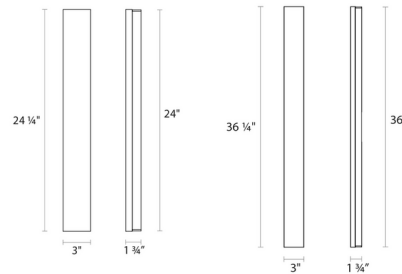

Lightology

lightology.com
866-954-4489
07-01-26

Project: _____
Company: _____
Location: _____ Fixture Type: _____
SPEC #: **SON340999**
Approved On: _____ Approved By: _____

Vanity Wide Bathroom Vanity Light By Sonneman

Description

The Vanity Wide Bathroom Vanity Light features even LED illumination with an optical acrylic diffuser in a compact form that enables mounting flush. Offered in a slim, wide and extra wide option. Available in three sizes. Transformer mounts inside junction box. NOTE: Fixture is only 3 inch in width and does not mount to a standard junction box - requires a 2x4 inch junction box.

Specifications

COLOR . . . . . White
BODY FINISH . . . . . Polished Chrome
WATTAGE 27W
DIMMER . . . . . Low Voltage Electronic
DIMENSIONS . . . . . 3"W x 24.25"H x 1.75"D
INTEGRATED LED MODULE . . . . . 1 x LED/27W/120V LED

Technical Information

COLOR RENDERING . . . . . 90 CRI
LAMP COLOR 3000K
LUMENS/WATT 53.70
LUMINOUS FLUX . . . . . 1450 lumens

CLICK TO VIEW PRODUCT

Notes: