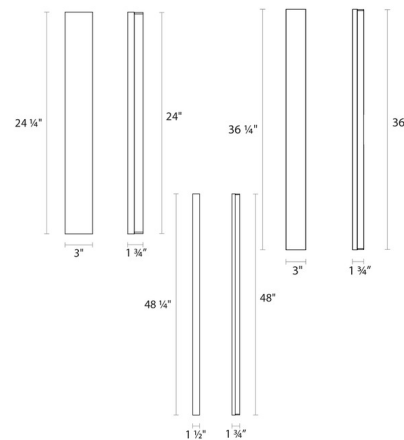

Lightology

lightology.com
866-954-4489
04-11-26

Project: _____

Company: _____

Location: _____ Fixture Type: _____

SPEC #: **SON341001**

Approved On: _____ Approved By: _____

Vanity Wide Bathroom Vanity Light By SONNEMAN

Description

The Vanity Wide Bathroom Vanity Light features even LED illumination with an optical acrylic diffuser in a compact form that enables mounting flush. Offered in a slim, wide and extra wide option. Available in three sizes. Transformer mounts inside junction box. NOTE: Fixture is only 3 inch in width and does not mount to a standard junction box - requires a 2x4 inch junction box.

Specifications

COLOR . . . . . White
BODY FINISH . . . . . Polished Chrome
WATTAGE 54W
DIMMER . . . . . Low Voltage Electronic
DIMENSIONS . . . . . 3"W x 48.25"H x 1.75"D
INTEGRATED LED MODULE . . . . . 1 x LED/54W/120V LED

Technical Information

COLOR RENDERING . . . . . 90 CRI
LAMP COLOR 3000K
LUMENS/WATT 43.33
LUMINOUS FLUX . . . . . 2340 lumens

Notes:

Shown in polished chrome / white

CLICK TO VIEW PRODUCT