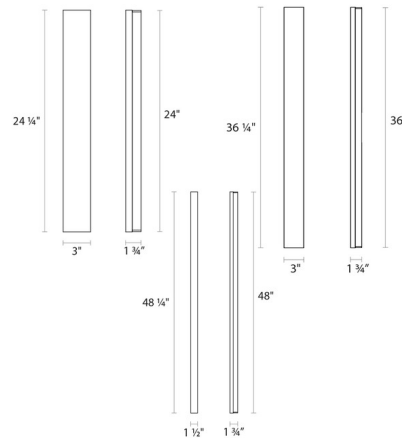

Lightology

lightology.com
866-954-4489
06-08-25

Project: _____

Company: _____

Location: _____ Fixture Type: _____

SPEC #: **SON341001**

Approved On: _____ Approved By: _____

Vanity Wide Bathroom Vanity Light

By SONNEMAN - A Way of Light

Description

The Vanity Wide Bathroom Vanity Light features even LED illumination with an optical acrylic diffuser in a compact form that enables mounting flush. Offered in a slim, wide and extra wide option. Available in three sizes. Transformer mounts inside junction box. NOTE: Fixture is only 3 inch in width and does not mount to a standard junction box - requires a 2x4 inch junction box.

Specifications

COLOR . . . . . White
BODY FINISH . . . . . Polished Chrome
WATTAGE 54W
DIMMER . . . . . Low Voltage Electronic
DIMENSIONS . . . . . 3"W x 48.25"H x 1.75"D
INTEGRATED LED MODULE . . . . . 1 x LED/54W/120V LED

Technical Information

COLOR RENDERING . . . . . 90 CRI
LAMP COLOR 3000K
LUMENS/WATT 43.33
LUMINOUS FLUX . . . . . 2340 lumens

Notes:

Shown in polished chrome / white

CLICK TO VIEW PRODUCT